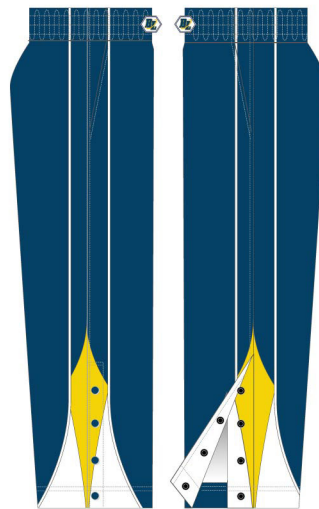

NVY/WHT,GLD