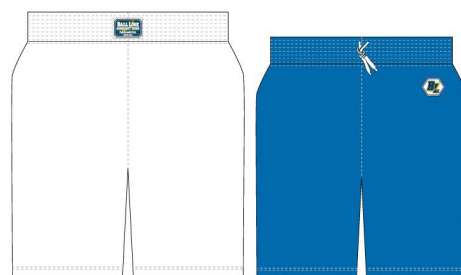

REVERSIBLE SHIRT

CODE

BLR-1000

PRICE

¥3,520

税抜 ¥3,200

SIZE

**S/M/L
XL/2XL**

MATERIAL

メッシュ
(polyester100%)

made in china

REVERSIBLE PANTS

CODE

BLRP-1000

PRICE

¥3,520

税抜 ¥3,200

SIZE

**S/M/L
XL/2XL**

MATERIAL

メッシュ
(polyester100%)

made in china

WHT/RYL