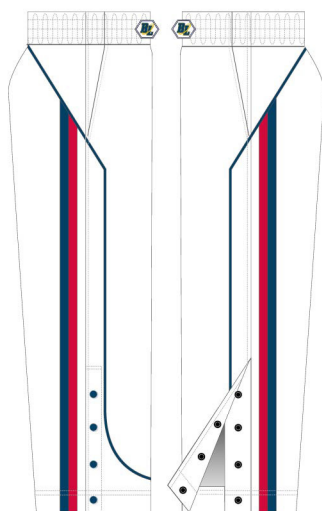

WHT/NVY,RED