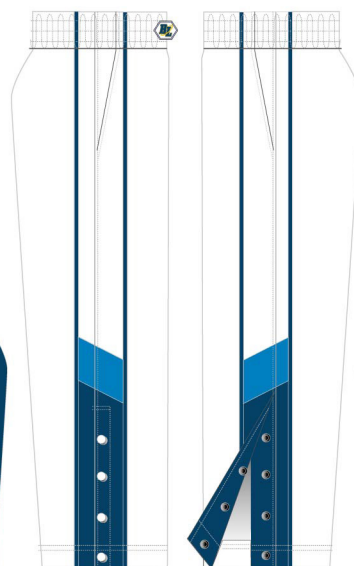

WHT/NVY,RYL