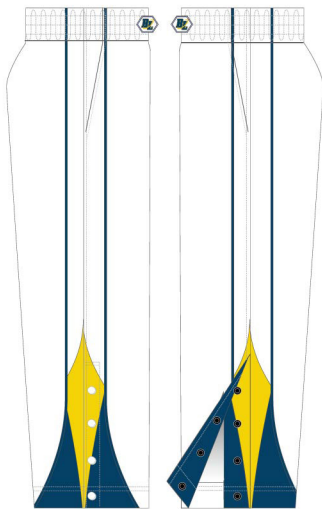

WHT/NVY,GLD