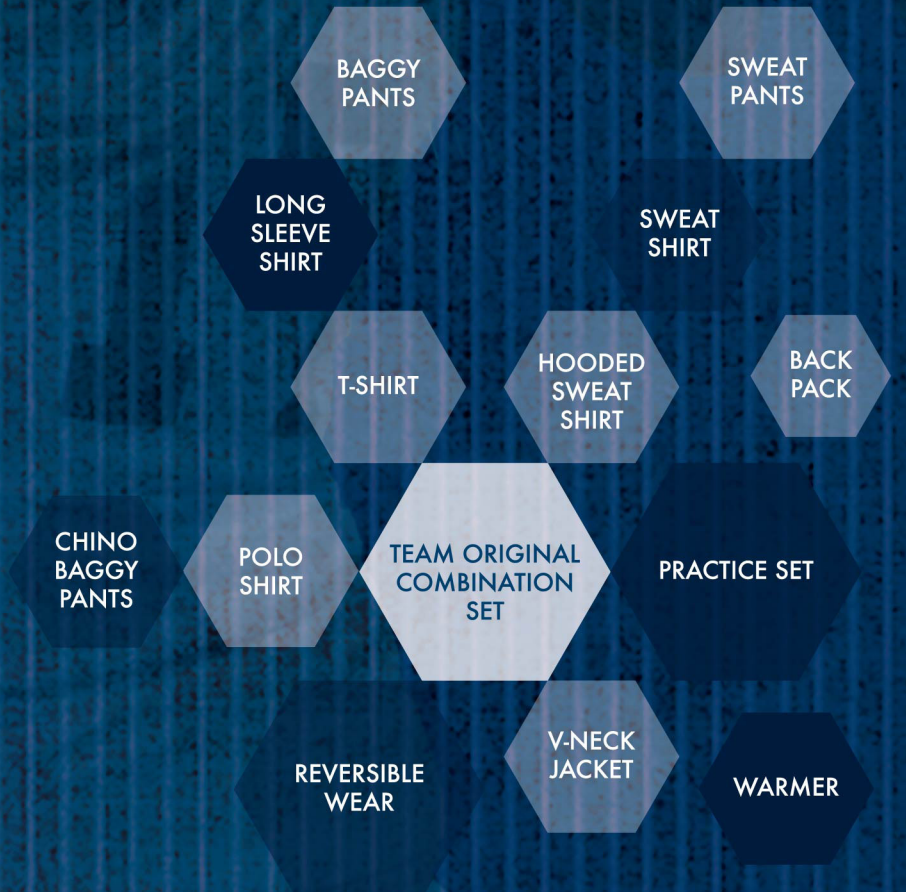

BASKETBALL WEAR IN STOCK

THE TEAM

The BALL LINE brand has a huge approval rating from basketball. There are many types of items and color variations, and there is no doubt that they will play an active role in the "practice scene"!