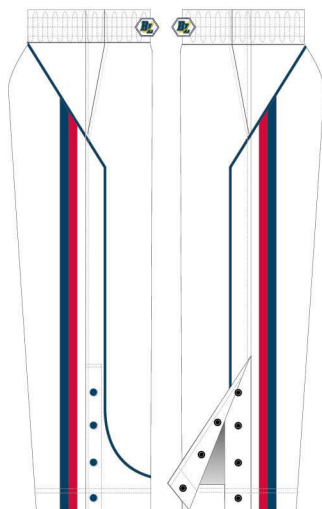

WHT/NVY,RED