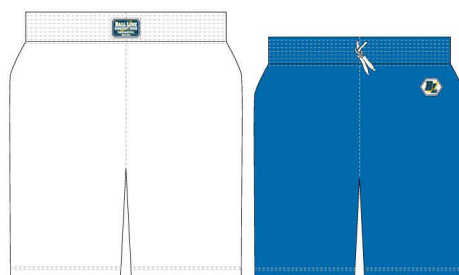

REVERSIBLE SHIRT

CODE

BLR-1000

PRICE

¥3,520

税抜 ¥3,200

SIZE

**S/M/L
XL/2XL**

MATERIAL

メッシュ
(polyester100%)

made in china

REVERSIBLE PANTS

CODE

BLRP-1000

PRICE

¥3,520

税抜 ¥3,200

SIZE

**S/M/L
XL/2XL**

MATERIAL

メッシュ
(polyester100%)

made in china

WHT/RYL