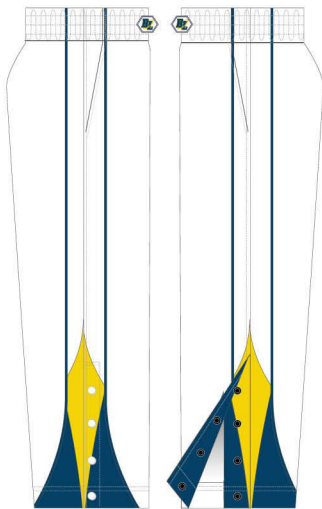

WHT/NVY,GLD