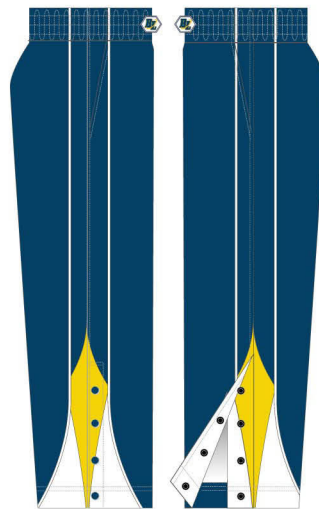

NVY/WHT,GLD