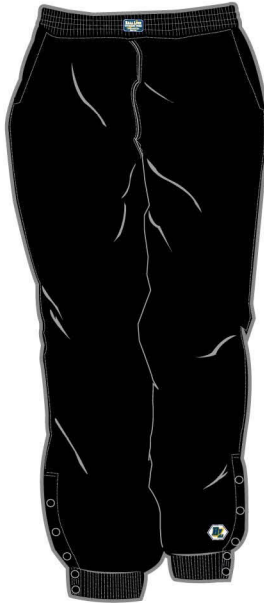

BLK

BASIC SWEAT PANTS

CODE

BLSP-1000

PRICE

¥6,050
税抜 ¥5,500

SIZE

**XS/S/M/L
XL/2XL/3XL**

MATERIAL

強撚裏毛
(polyester85%/
cotton15%)

made in china