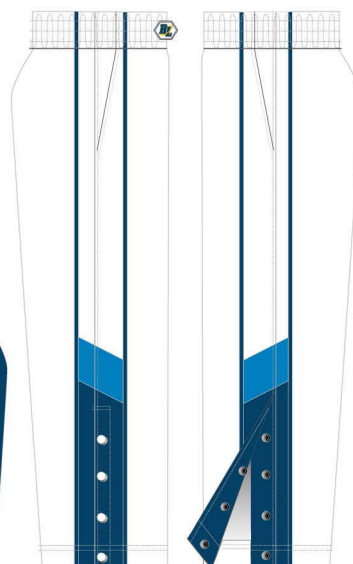

WHT/NVY,RYL