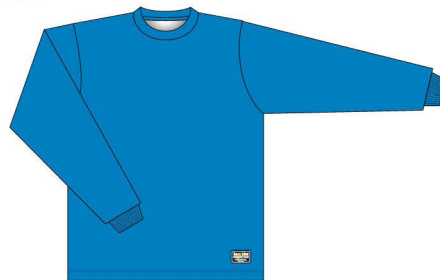

RYL

GRN

MRN

BASIC T-SHIRT

CODE

BTN-1000

PRICE

¥2,420