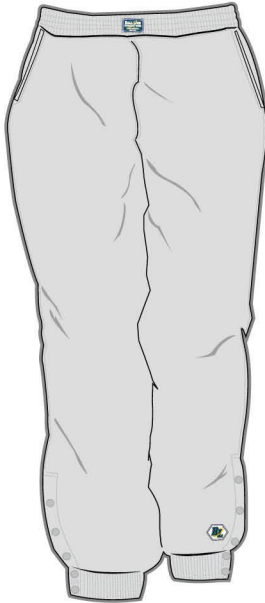

GRY

NVY

BLK

BASIC SWEAT PANTS

CODE

BLSP-1000

PRICE

¥6,050
税抜 ¥5,500

SIZE

**XS/S/M/L
XL/2XL/3XL**

MATERIAL

強撚裏毛
(polyester85%/
cotton15%)

made in china

WHT

NVY

GRN

MRN

V-NECK JACKET

CODE

BLVJ-1000

PRICE

¥4,950
税抜 ¥4,500

SIZE

**XS/S/M
L/XL/2XL**

MATERIAL

**ファインタフタ/
メッシュ**
(polyester100%)

made in china

RYL

BLK